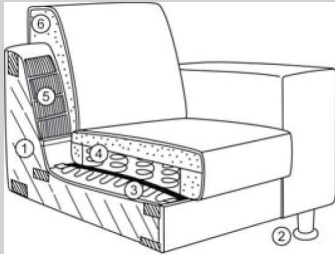

PURITANII

57790

Effective: 04/12/2018

- 1. **Frame:**
- 2. **Legs:**
Standard upholstered swivel base
- 3. **Lower suspension:**
- 4. **Seat:**
- 5. **Back suspension:**
- 6. **Back:**

MDW
swivel glider
29/31/32/18

Additional information:
Contrast stitching available.
Please refer to samples.
Two-tone combinations available.

W.SCHILLIG

All measurements are approximate: width/depth/height/seat height.
Seat depth 19", arm height 24", arm width 5", MDW glides 6" backwards and 3" forwards.
Line drawings are in 1/4" scale.