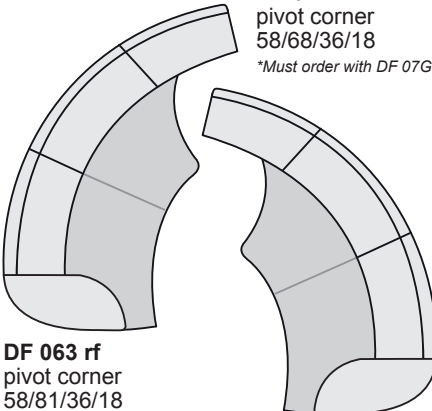

M 05
armless chair
32/40/36/18

M 06 raf
one arm chair
40/45/36/18

M 07 laf
one arm chair
40/45/36/18

DF 06G rf
pivot ottoman
75/36/18
**Must order with DF 06*

N 06 raf
one arm loveseat
62/56/36/18

N 07 laf
one arm loveseat
62/56/36/18

DF 07G lf
pivot ottoman
75/36/18
**Must order with DF 07*

DF 06 rf
pivot corner
58/68/36/18
**Must order with DF 06G*

DF 07 lf
pivot corner
58/68/36/18
**Must order with DF 07G*

DF 063 rf
pivot corner
58/81/36/18
**Must order with DF 06G*

DF 073 lf
pivot corner
58/81/36/18
**Must order with DF 07G*

All measurements are approximate:
width/depth/height/seat height.
Seat depth 22", arm height 22",
arm width 13".
Line drawings are in 1/4" scale.