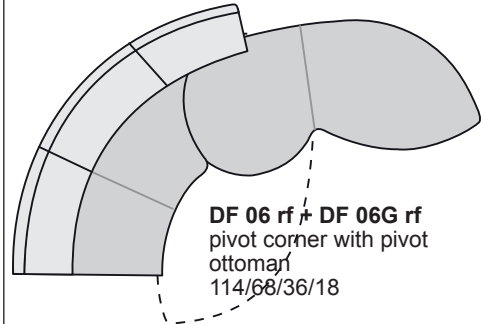

Assembled sku examples: