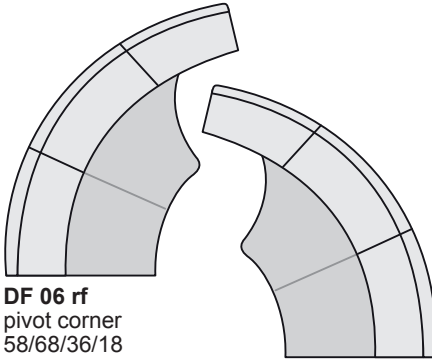

M 05
armless chair
32/40/36/18

M 06 raf
one arm chair
40/45/36/18

M 07 laf
one arm chair
40/45/36/18

DF 06G rf
pivot ottoman
75/36/18
**Must order with DF 06*

N 06 raf
one arm loveseat
62/56/36/18

N 07 laf
one arm loveseat
62/56/36/18

DF 07G lf
pivot ottoman
75/36/18
**Must order with DF 07*

DF 06 rf
pivot corner
58/68/36/18
**Must order with DF 06G*

DF 07 lf
pivot corner
58/68/36/18
**Must order with DF 07G*

DF 063 rf
pivot corner
58/81/36/18
**Must order with DF 06G*

DF 073 lf
pivot corner
58/81/36/18
**Must order with DF 07G*

All measurements are approximate:
width/depth/height/seat height.
Seat depth 22", arm height 22",
arm width 13".
Line drawings are in 1/4" scale.