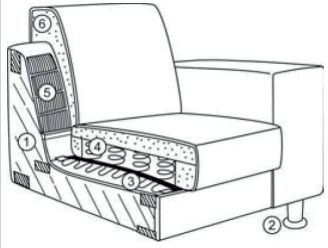

MOONSHADOW

55930

- 1. Frame:**
Consists of hardwood and top-grade 3/4" plywood
- 2. Legs:**
Standard metal leg - F87
Optional metal leg - F129
Optional wooden leg - F02 (available in all wood finishes except P40, P48, & P55)
Caster on pivot only - Standard metal caster - silver
Optional metal caster - black
- 3. Lower suspension:**
No-sag springs
- 4. Seat:**
Coil springs encased in high density polyurethane foam and dacron
- 5. Back suspension:**
Elastic webbing
- 6. Back:**
High density polyurethane foam and dacron

F87 F129 F02

silver caster black caster

Additional information:
Contrast stitching available.
Please refer to samples.
Two-tone combinations not available.

W.SCHILLIG

Sectional pieces:

Effective: 11/22/2021

M 05
armless chair
32/40/36/18

M 06 raf
one arm chair
40/45/36/18

M 07 laf
one arm chair
40/45/36/18

DF 06G rf
pivot ottoman
75/36/18
**Must order with DF 06*

N 06 raf
one arm loveseat
62/56/36/18

N 07 laf
one arm loveseat
62/56/36/18

DF 073 lf
pivot corner
58/81/36/18
**Must order with DF 07G*

All measurements are approximate:
width/depth/height/seat height.
Seat depth 22", arm height 22",
arm width 13".
Line drawings are in 1/4" scale.