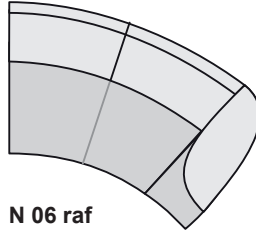

M 05
armless chair
32/40/36/18

M 06 raf
one arm chair
40/45/36/18

M 07 laf
one arm chair
40/45/36/18

DF 06G rf
pivot ottoman
75/36/18
**Must order with DF 06*

N 06 raf
one arm loveseat
62/56/36/18

N 07 laf
one arm loveseat
62/56/36/18

DF 07G lf
pivot ottoman
75/36/18
**Must order with DF 07*

DF 06 rf
pivot corner
58/68/36/18
**Must order with DF 06G*

DF 07 lf
pivot corner
58/68/36/18
**Must order with DF 07G*

DF 063 rf
pivot corner
58/81/36/18
**Must order with DF 06G*

DF 073 lf
pivot corner
58/81/36/18
**Must order with DF 07G*

All measurements are approximate:
width/depth/height/seat height.
Seat depth 22", arm height 22",
arm width 13".
Line drawings are in 1/4" scale.