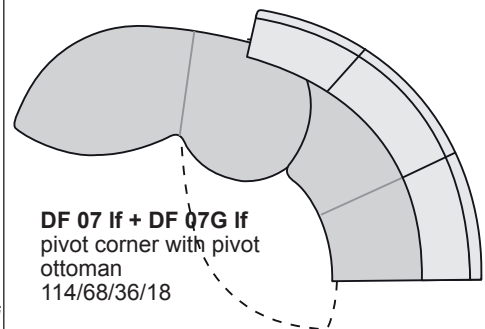

DF 06 rf + DF 06G rf
pivot corner with pivot ottoman
114/68/36/18

DF 07 lf + DF 07G lf
pivot corner with pivot ottoman
114/68/36/18